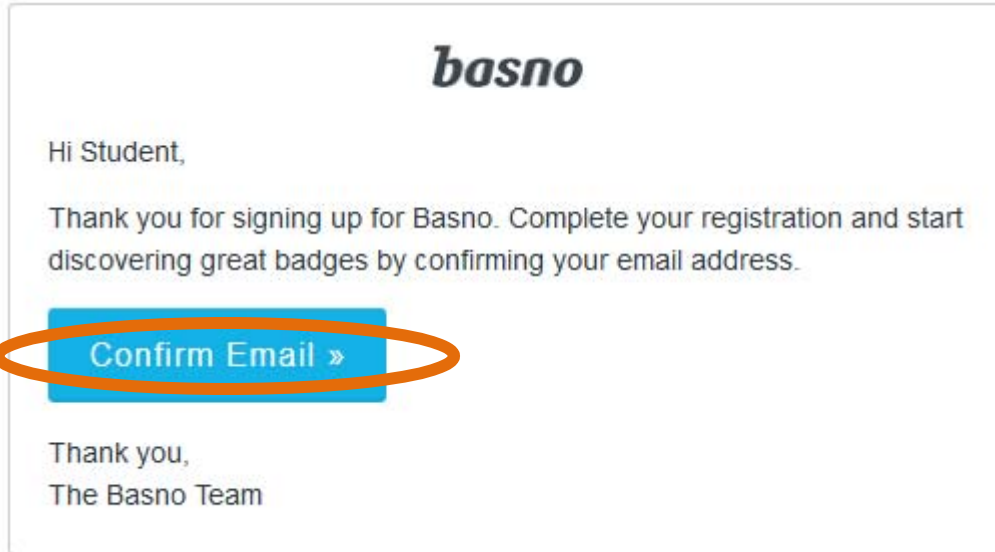

You haven't confirmed your email address (student50@stu.sandi.net) yet. To re-send the confirmation email, click [here](#).

The screenshot shows a LinkedIn profile for 'student 50' with a 'My Credentials' button. The main focus is a circular wooden badge that says 'SDUSD - 2015 -' with a profile icon of a person with a keyhole and a cross. Below the badge, it says 'Student 50 owns this badge.' and 'Verified by: University of California, San Diego Extension'. There are options to 'Personalize your badge with text or other content', 'Share', 'Like', and 'Download'. On the right, there is a section titled 'ADD THIS BADGE TO YOUR LINKEDIN PROFILE' with a button that says 'in Add to LinkedIn' and a link to add it to other parts of the profile.

Regresa a tu cuenta de Gmail del distrito.

Mail

Haz clic en

- | | | | |
|--------------------------|---|---------------------------|---|
| <input type="checkbox"/> | ☆ | Basno | Success! Your Unlocking Your Genius! Badge! - Congratulations on your new badge |
| <input type="checkbox"/> | ☆ | Basno | Please confirm your email address. - Hi Student, Thank you for signing up for Basno |
| <input type="checkbox"/> | ☆ | University of California. | Your SAT Test Prep Course Badge! - You have been invited to claim the SAT Test Prep C |
| <input type="checkbox"/> | ☆ | University of California. | Your Unlocking Your Genius! Badge! - Hello hi, You have been invited to claim the Unloc |

Luego clic en

Tu cuenta ya está activada y lista para que la uses.

En la ventana para ver las Insignias tienes opciones adicionales.

Puedes comentar sobre tu experiencia/viaje que te llevó a obtener esta insignia.